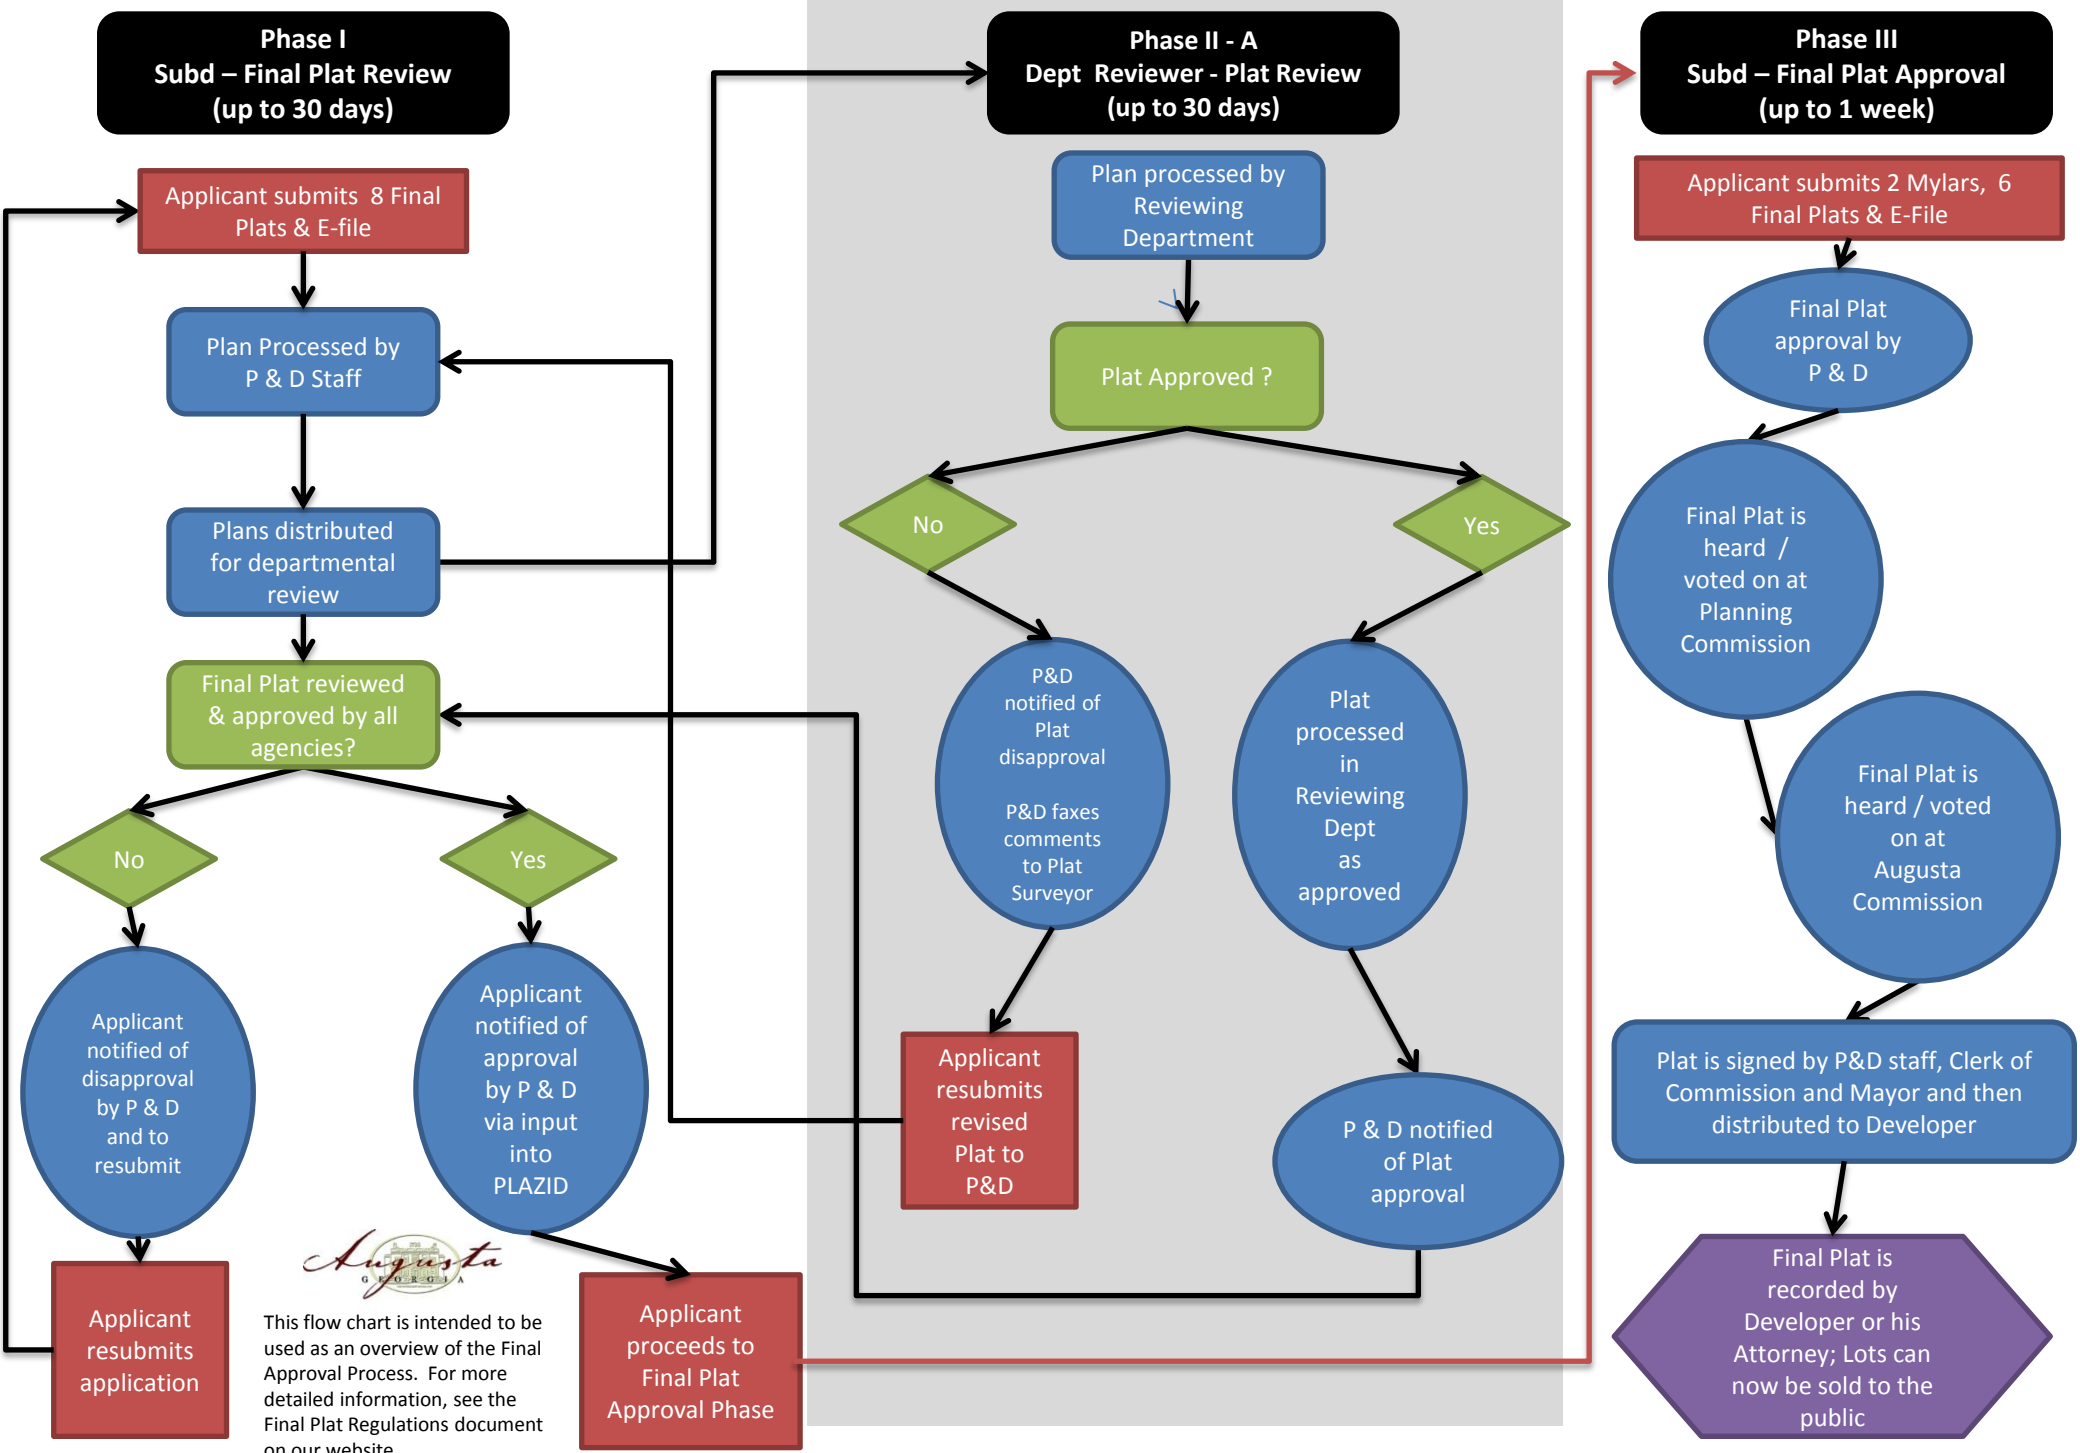

Augusta Planning & Development Subdivision – Final Plat Submittal Flow Chart

Augusta
GA

This flow chart is intended to be used as an overview of the Final Approval Process. For more detailed information, see the Final Plat Regulations document on our website.