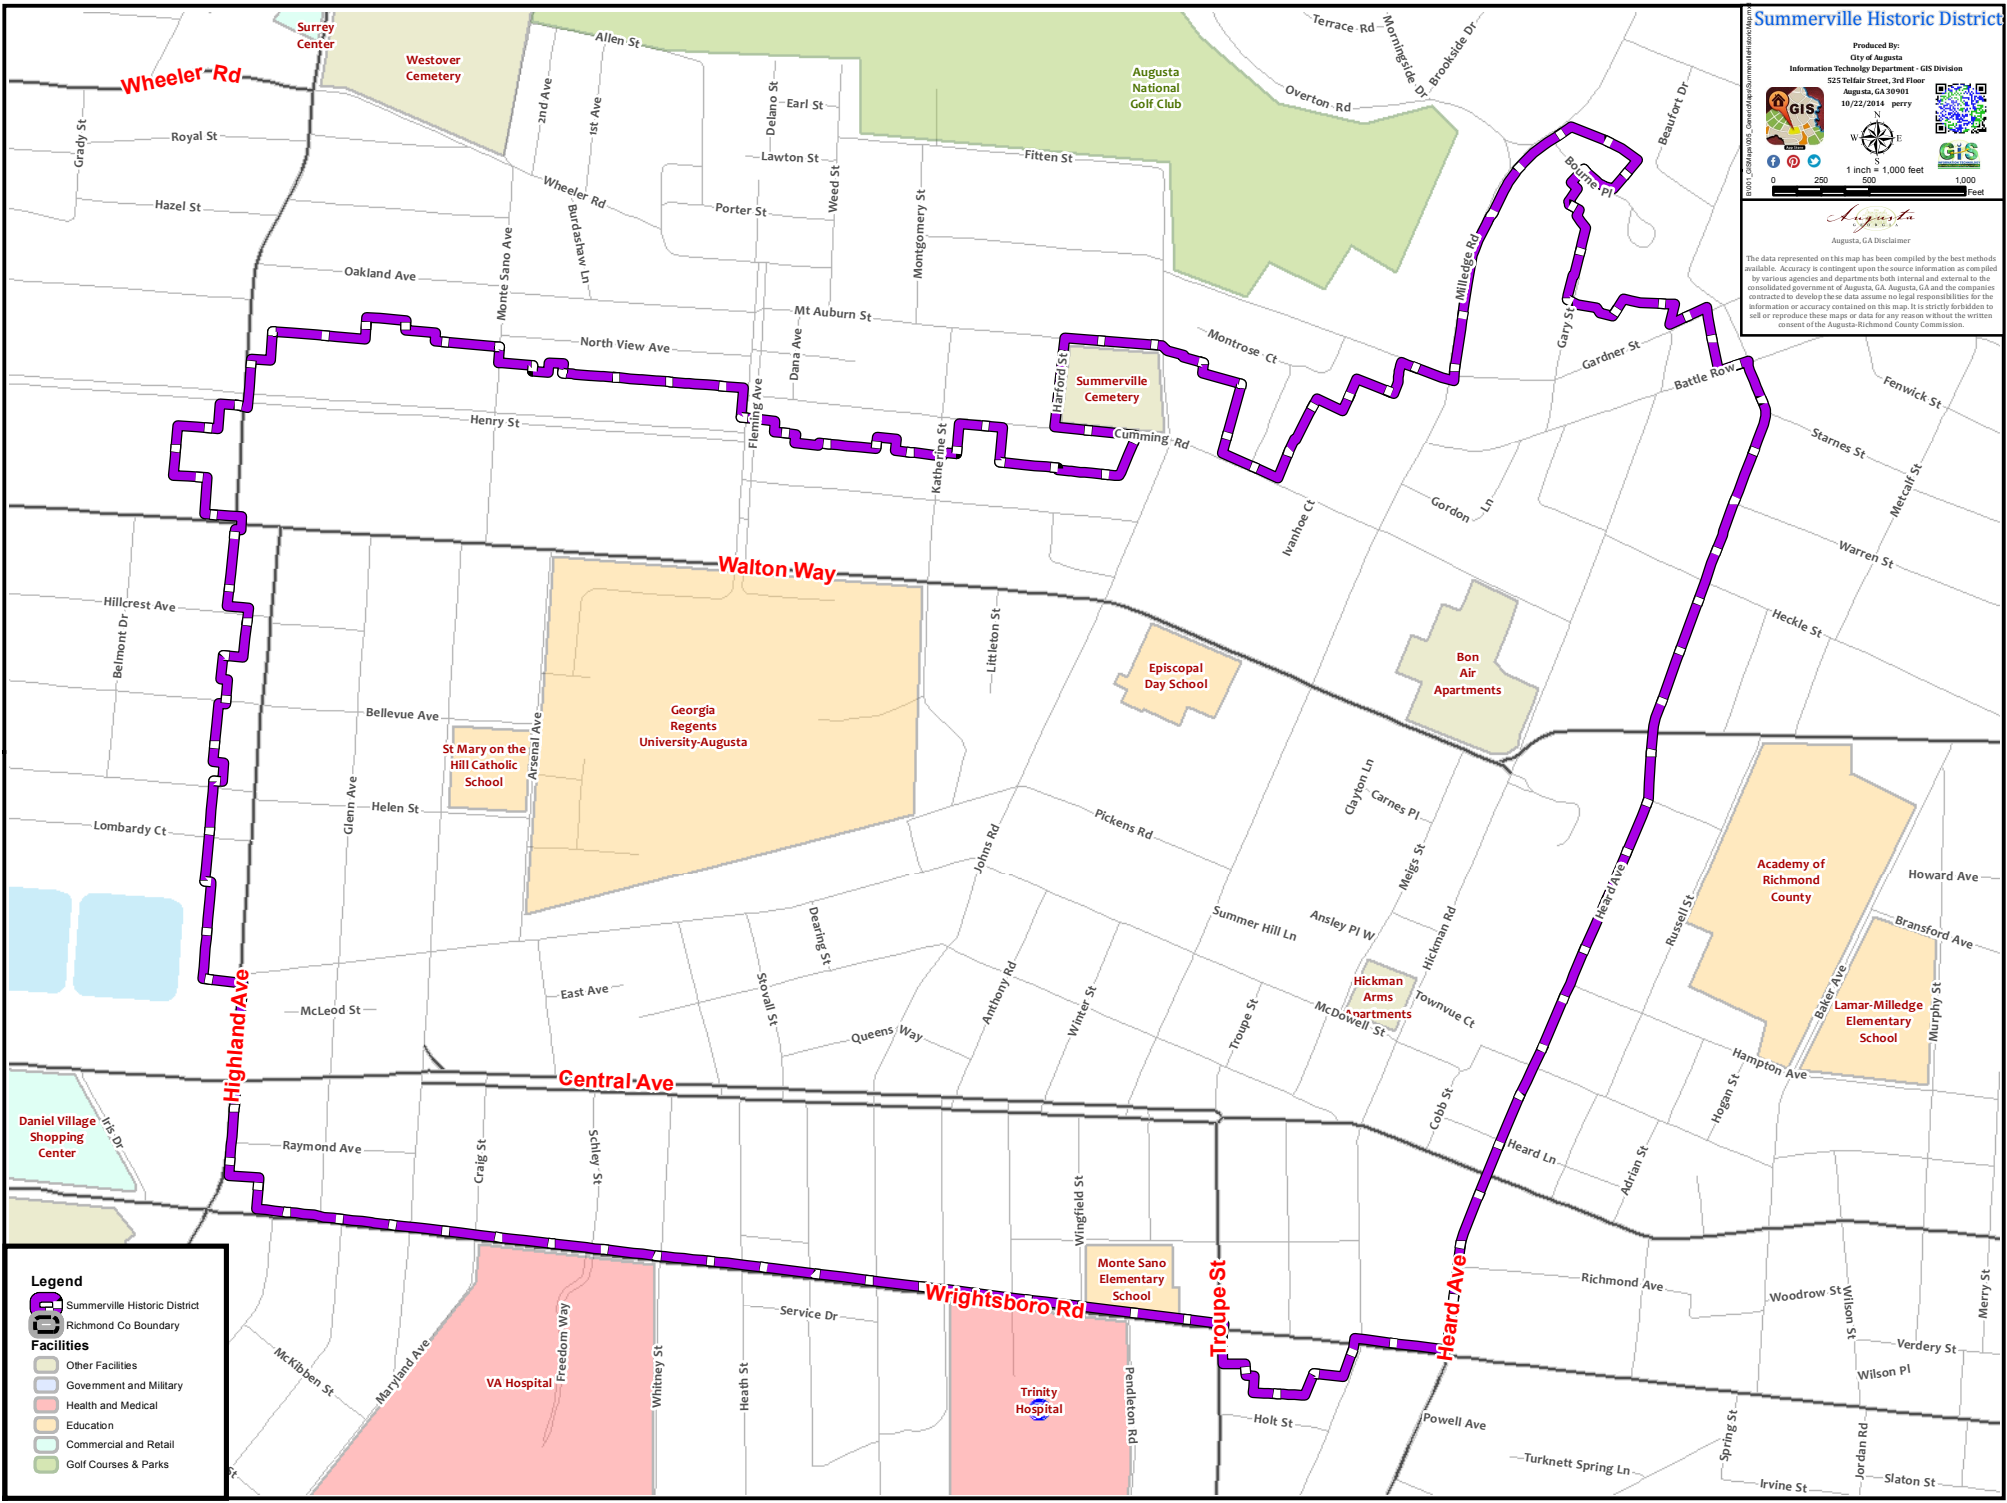

Summerville Historic District

Produced By:
City of Augusta
Information Technology Department - GIS Division
525 Taylor Street, 2nd Floor
Augusta, GA 30901
10/22/2014 perry

1 inch = 1,000 feet
0 250 500 1,000 Feet

Legend

- Summerville Historic District
- Richmond Co Boundary
- **Facilities**
- Other Facilities
- Government and Military
- Health and Medical
- Education
- Commercial and Retail
- Golf Courses & Parks