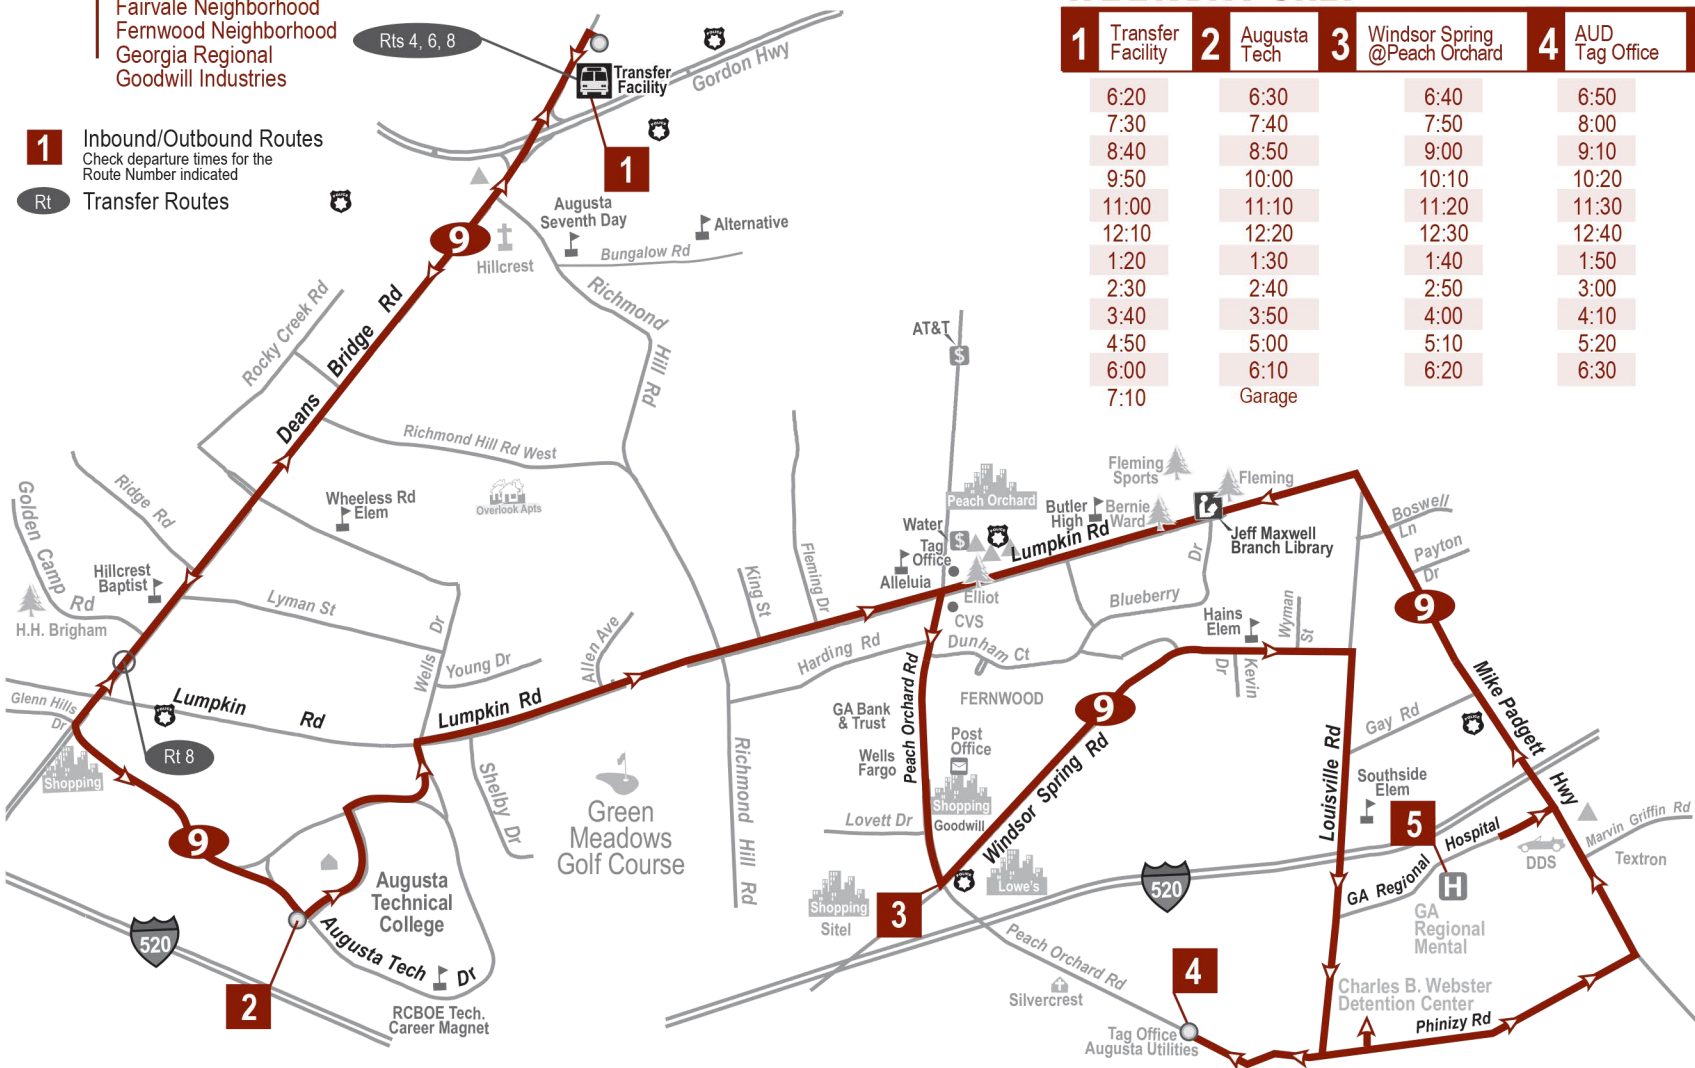

9

RED LINE LUMPKIN RD

INFO-LINE
821-1719

AUGUSTA PUBLIC TRANSIT

SERVING:

Augusta Technical College	Jeff Maxwell Library	T's Restaurant
Augusta Utilities (AUD)(\$)	Lowe's	Tag Office (South)
Bernie Ward Comm. Center	Peach Orchard Rd S/C	Textron
BOE Maintenance Facility	Post Office	University Occup. Health
Butler High School	RCBOE Technical	Windsor Square S/C
Charles B. Webster Detention Center	Career Magnet School	
Dept. of Driver Serv. (DDS)	Silvercrest Baptist Ch.	
Fairvale Neighborhood	Sitel	
Fernwood Neighborhood		
Georgia Regional Goodwill Industries		

1 Inbound/Outbound Routes
Check departure times for the Route Number indicated

Rt Transfer Routes

FARES		Discount Fare*
Regular Fare	1.25	.60
Transfer Fare	.50	.25
Weekly Pass	15.00	7.50
Monthly Pass	50.00	25.00

Discount Fare* are for Elderly people 65 and over, Handicapped with a Medicare Card, APT or APD I.D., and Students. Student discount fares are good between 6:00 AM and 5:00 PM, Monday - Friday, during the regular school year. **Please have your ID available for the bus driver to receive your discounted fare.**

WEEK DAY ONLY

NO SERVICE ON HOLIDAYS

1 Transfer Facility	2 Augusta Tech	3 Windsor Spring @Peach Orchard	4 AUD Tag Office	5 Georgia Regional	2 Augusta Tech
6:20	6:30	6:40	6:50	7:00	7:20
7:30	7:40	7:50	8:00	8:10	8:30
8:40	8:50	9:00	9:10	9:20	9:40
9:50	10:00	10:10	10:20	10:30	10:50
11:00	11:10	11:20	11:30	11:40	12:00
12:10	12:20	12:30	12:40	12:50	1:10
1:20	1:30	1:40	1:50	2:00	2:20
2:30	2:40	2:50	3:00	3:10	3:30
3:40	3:50	4:00	4:10	4:20	4:40
4:50	5:00	5:10	5:20	5:30	5:50
6:00	6:10	6:20	6:30	6:40	7:00
7:10	Garage				