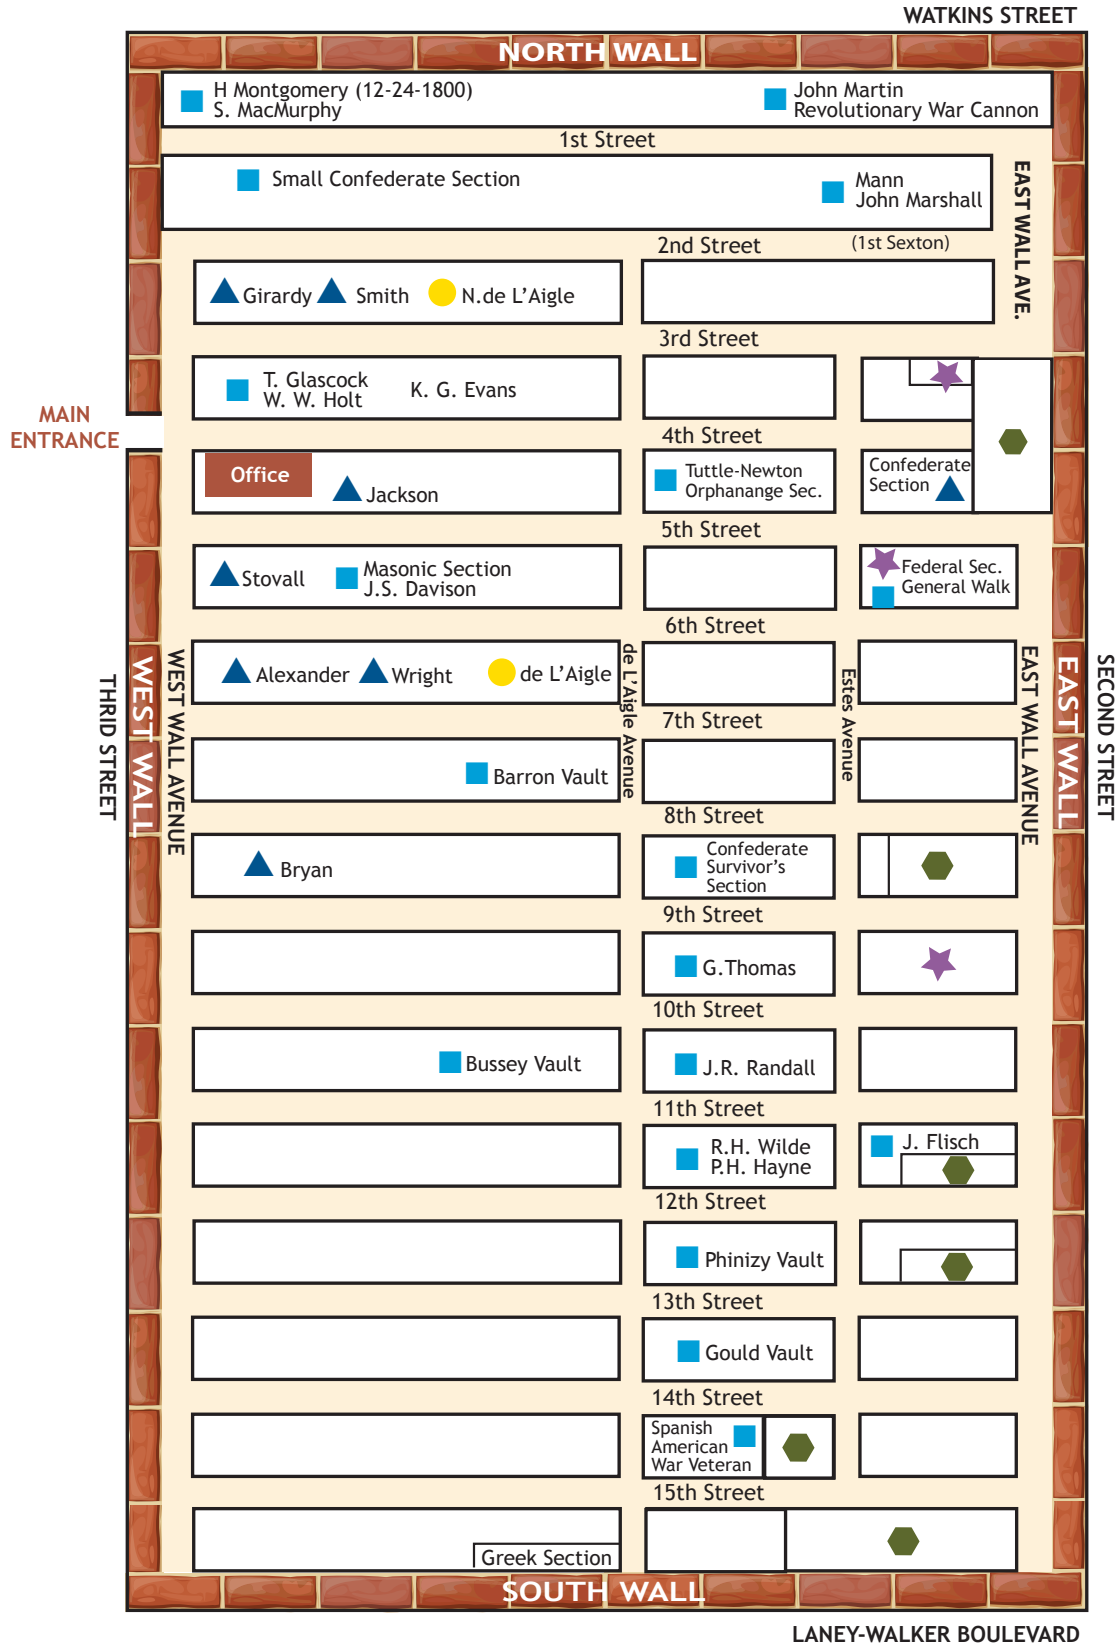

Magnolia Cemetery Augusta, Georgia City Cemetery

LEGEND

- Confederate General
- de L'Aigle Family Section
- Pauper's Field
- Other Sections of Interest
- Jewish Section