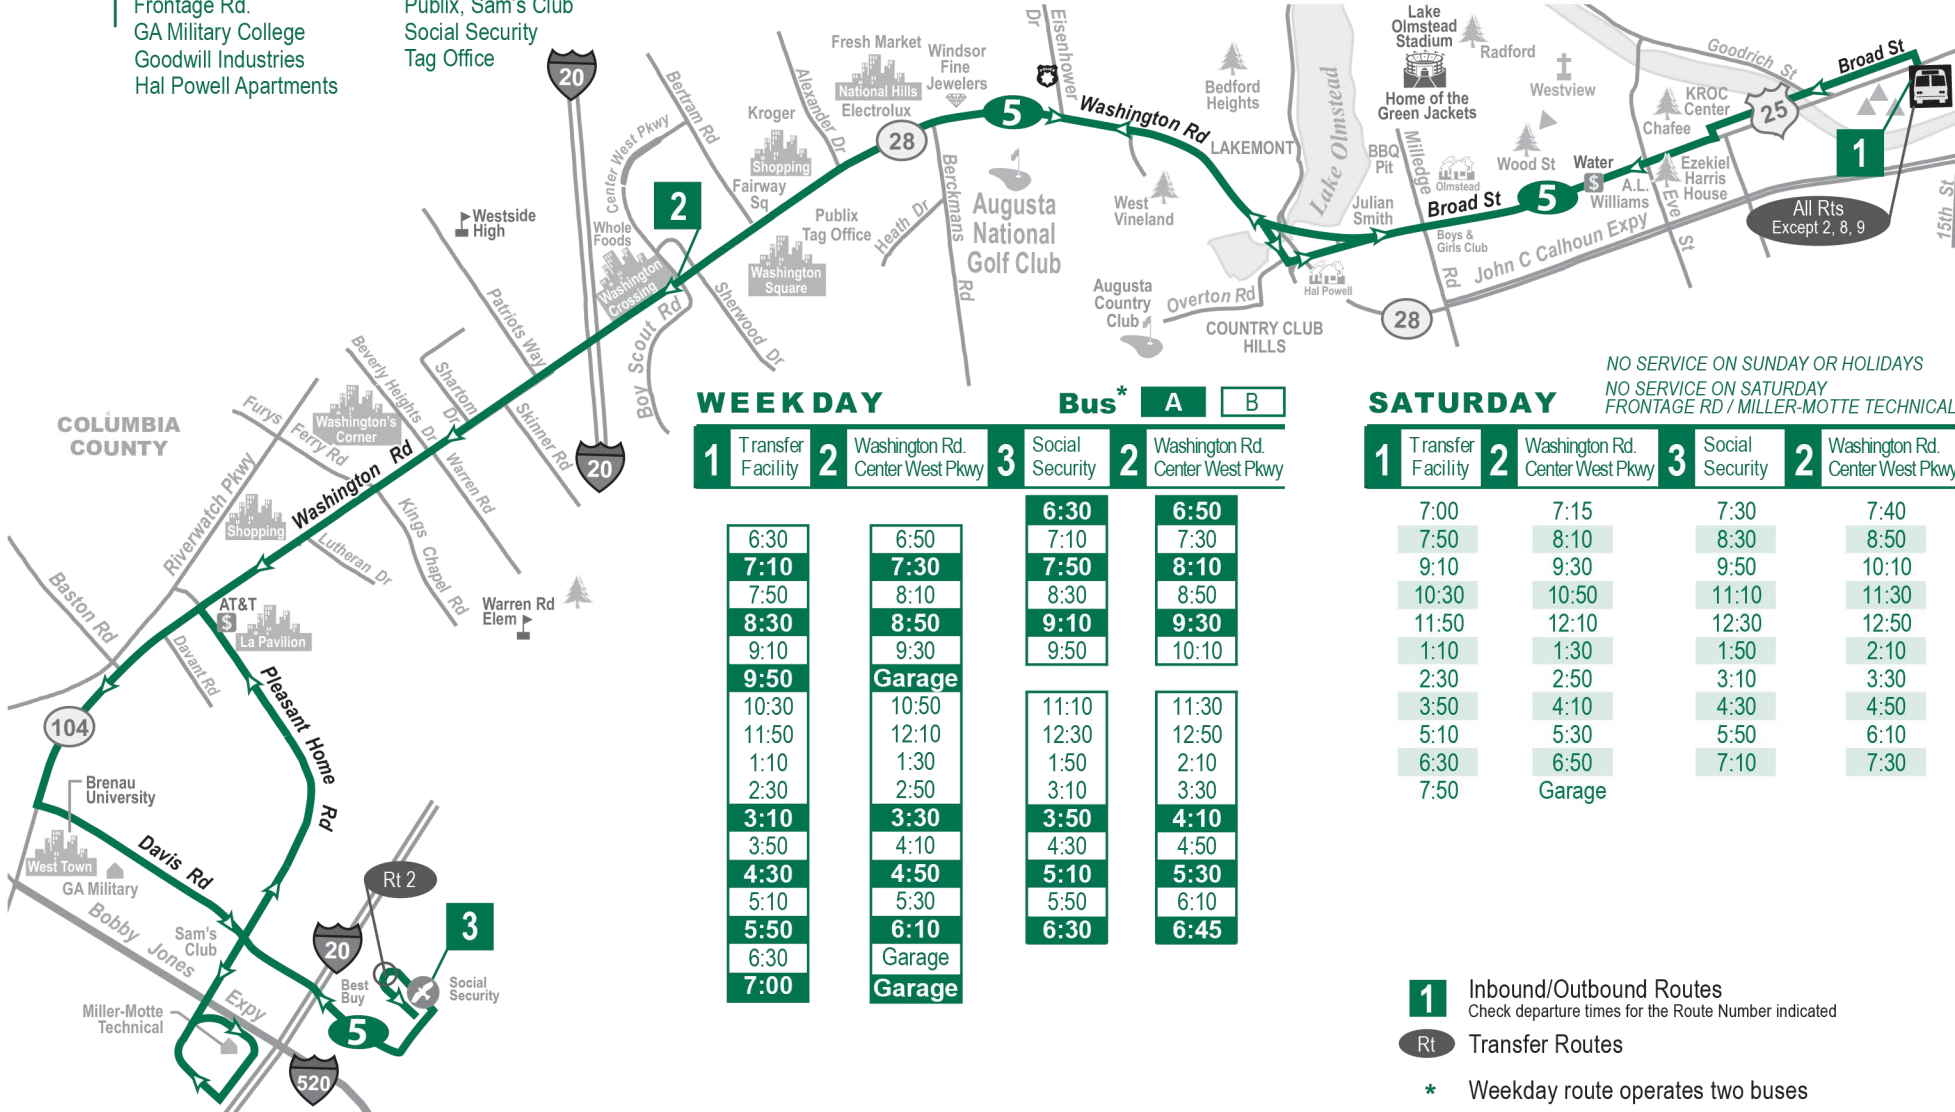

5

GREEN LINE WASHINGTON RD

INFO-LINE
821-1719

AUGUSTA PUBLIC TRANSIT

SERVING:

Augusta National Golf Club	Julian Smith Casino	West Town S/C
Boys & Girls Club	Kroc Center, Kroger	
Brenau University	Lakemont Neighborhood	
Center West Pkwy	Lake Olmstead	
Ezekiel Harris House	Miller-Motte Tech. College	
Electrolux	National Hills S/C	
Fresh Market	Olmstead Homes	
Frontage Rd.	Publix, Sam's Club	
GA Military College	Social Security	
Goodwill Industries	Tag Office	
Hal Powell Apartments		

TIPS ON RIDING APT

1. Arrive at bus stop a few minutes before the bus is due to arrive. All bus stops are marked with APT bus stop signs.
2. As the bus approaches, signal the driver to stop.
3. Please pay when boarding. Have the exact fare ready. Drivers **CANNOT** make change.
4. Driver signal cords or bars are above the windows. When you want to get off, signal the driver in time for a smooth stop.

WEEK DAY

Bus* A B

1	Transfer Facility	2	Washington Rd. Center West Pkwy	3	Social Security	2	Washington Rd. Center West Pkwy
---	-------------------	---	---------------------------------	---	-----------------	---	---------------------------------

6:50
7:30
8:10
8:50
9:30
10:10
11:30
12:50
2:10
3:30
4:10
4:50
5:30
6:10
6:45

SATURDAY

1	Transfer Facility	2	Washington Rd. Center West Pkwy	3	Social Security	2	Washington Rd. Center West Pkwy
---	-------------------	---	---------------------------------	---	-----------------	---	---------------------------------