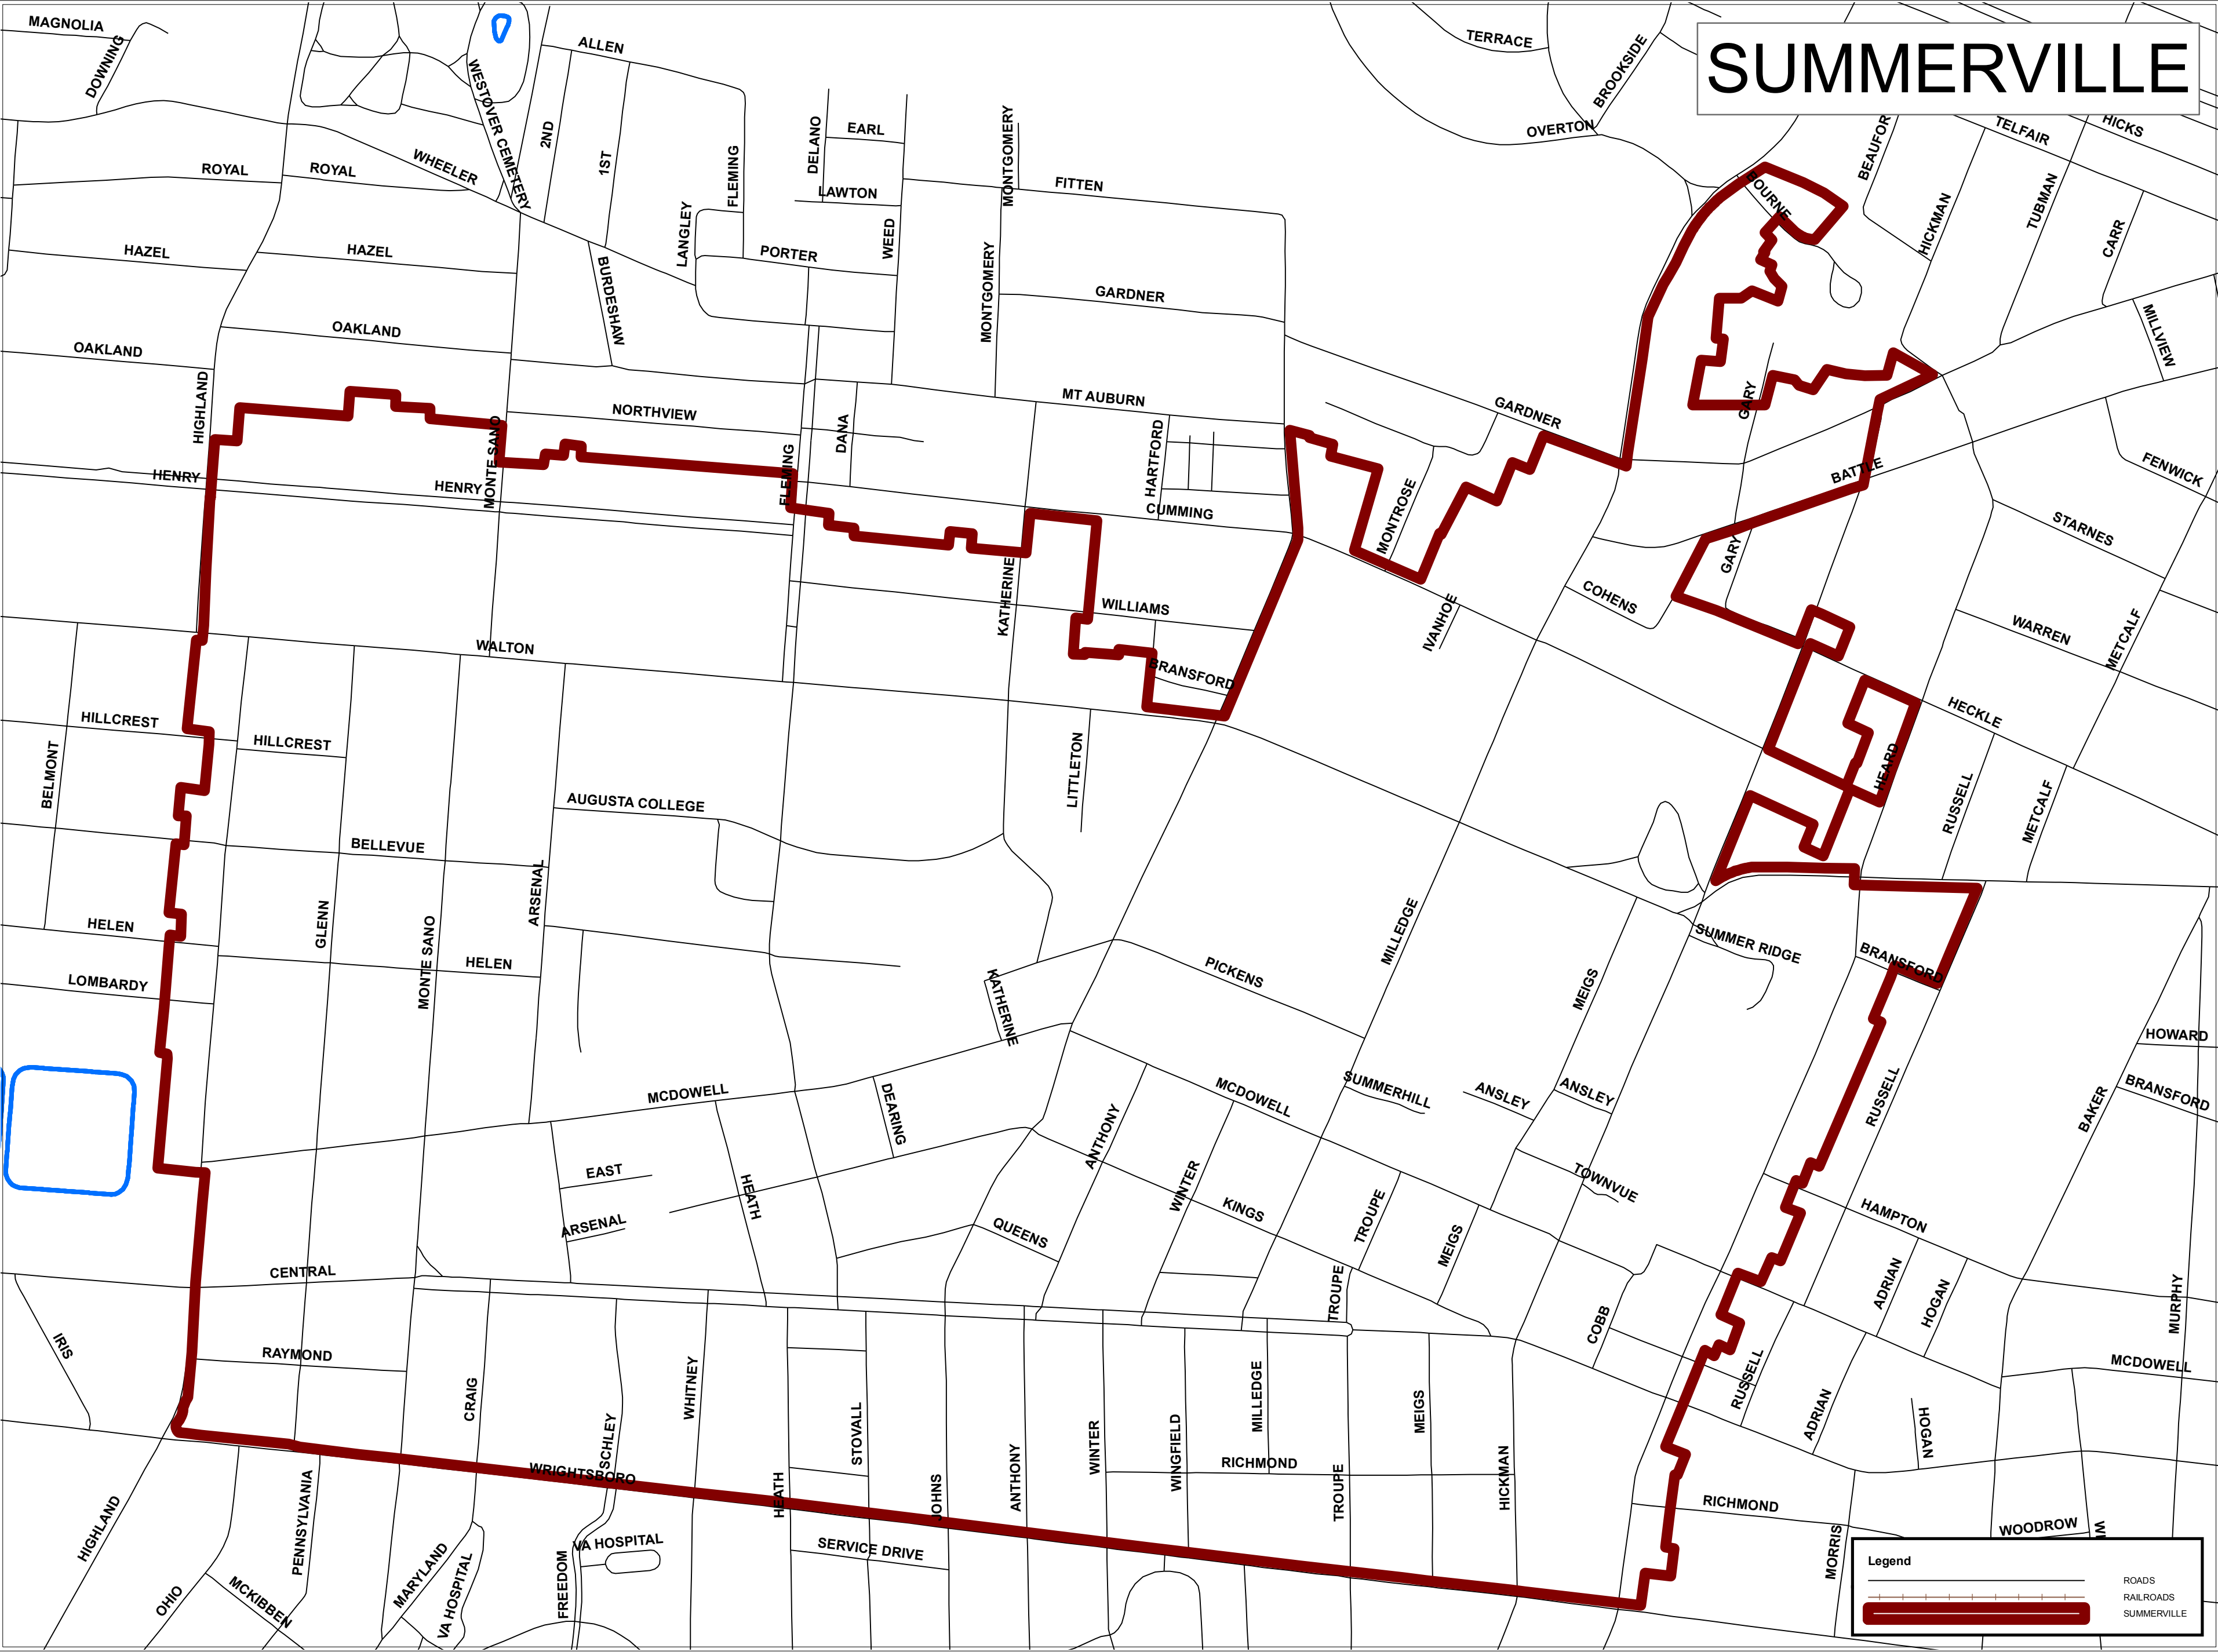

SUMMERVILLE

Legend

- ROADS
- RAILROADS
- SUMMERVILLE

0 18360 720 1,0801,440 Feet

PLANNING & ZONING Augusta Richmond County

Projection Zone Units
Stateplane 3651
Feet