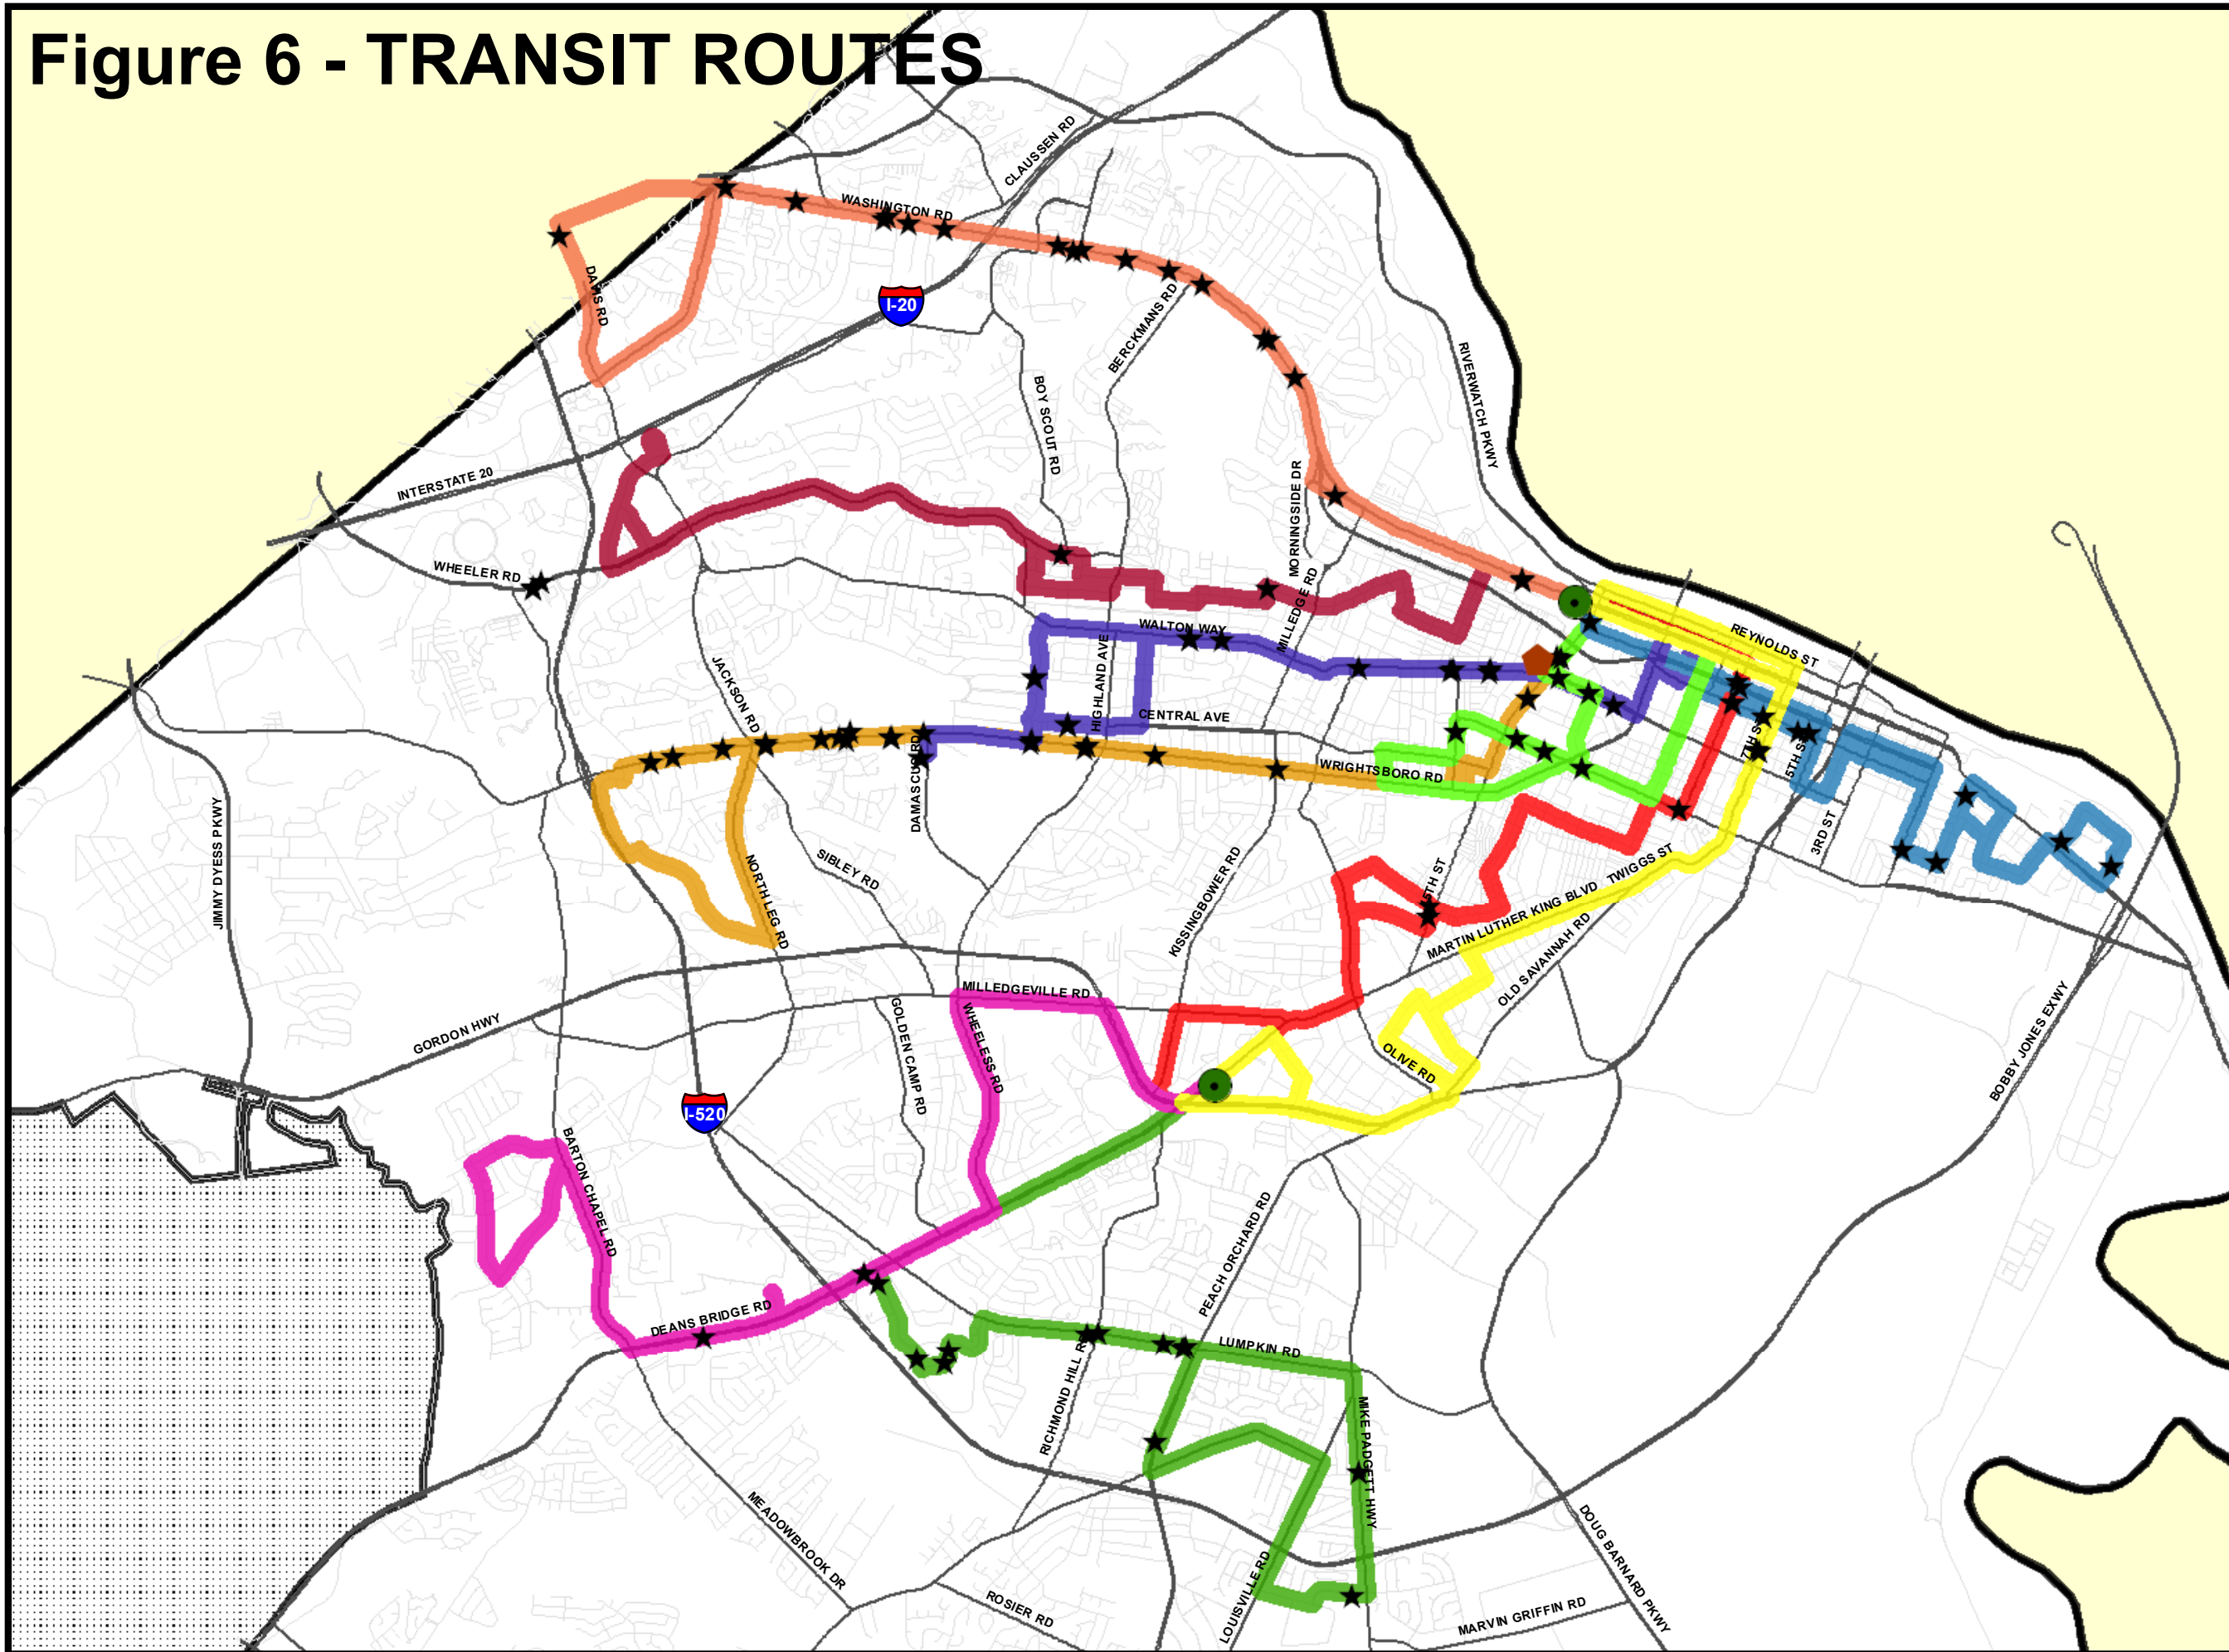

Figure 6 - TRANSIT ROUTES

TRANSIT ROUTES

Projection Stateplane
 Zone 3651
 Units Feet
 0 0.5 1 Miles

Legend

- MAJOR ROADS
- AUGUSTA
- BLYTHE
- FORT GORDON
- HEPHZIBAH
- BUS SHELTER
- TRANSFER FACILITIES
- TRANSIT MAINTENANCE FACILITY

BUS ROUTES

- # 1 Walton Way
- # 3 East Augusta
- # 4 Turpin Hill/Southgate Plz
- # 5 Washington Road
- # 6 Kmart
- # 10 Sand Hills
- # 12 Augusta Mall
- # 13 Barton Chapel
- # 15 Medical Complex Shuttle
- # 16 Lumpkin Road

Augusta, GA Disclaimer

The data represented on this map has been compiled by the best methods available. Accuracy is contingent upon the source information as compiled by various agencies and departments both internal and external to the consolidated government of Augusta, GA. Augusta, GA and the companies contracted to develop these data assume no legal responsibilities for the information or accuracy contained on this map. It is strictly forbidden to sell or reproduce these maps or data for any reason without the written consent of the Augusta-Richmond County Commission.