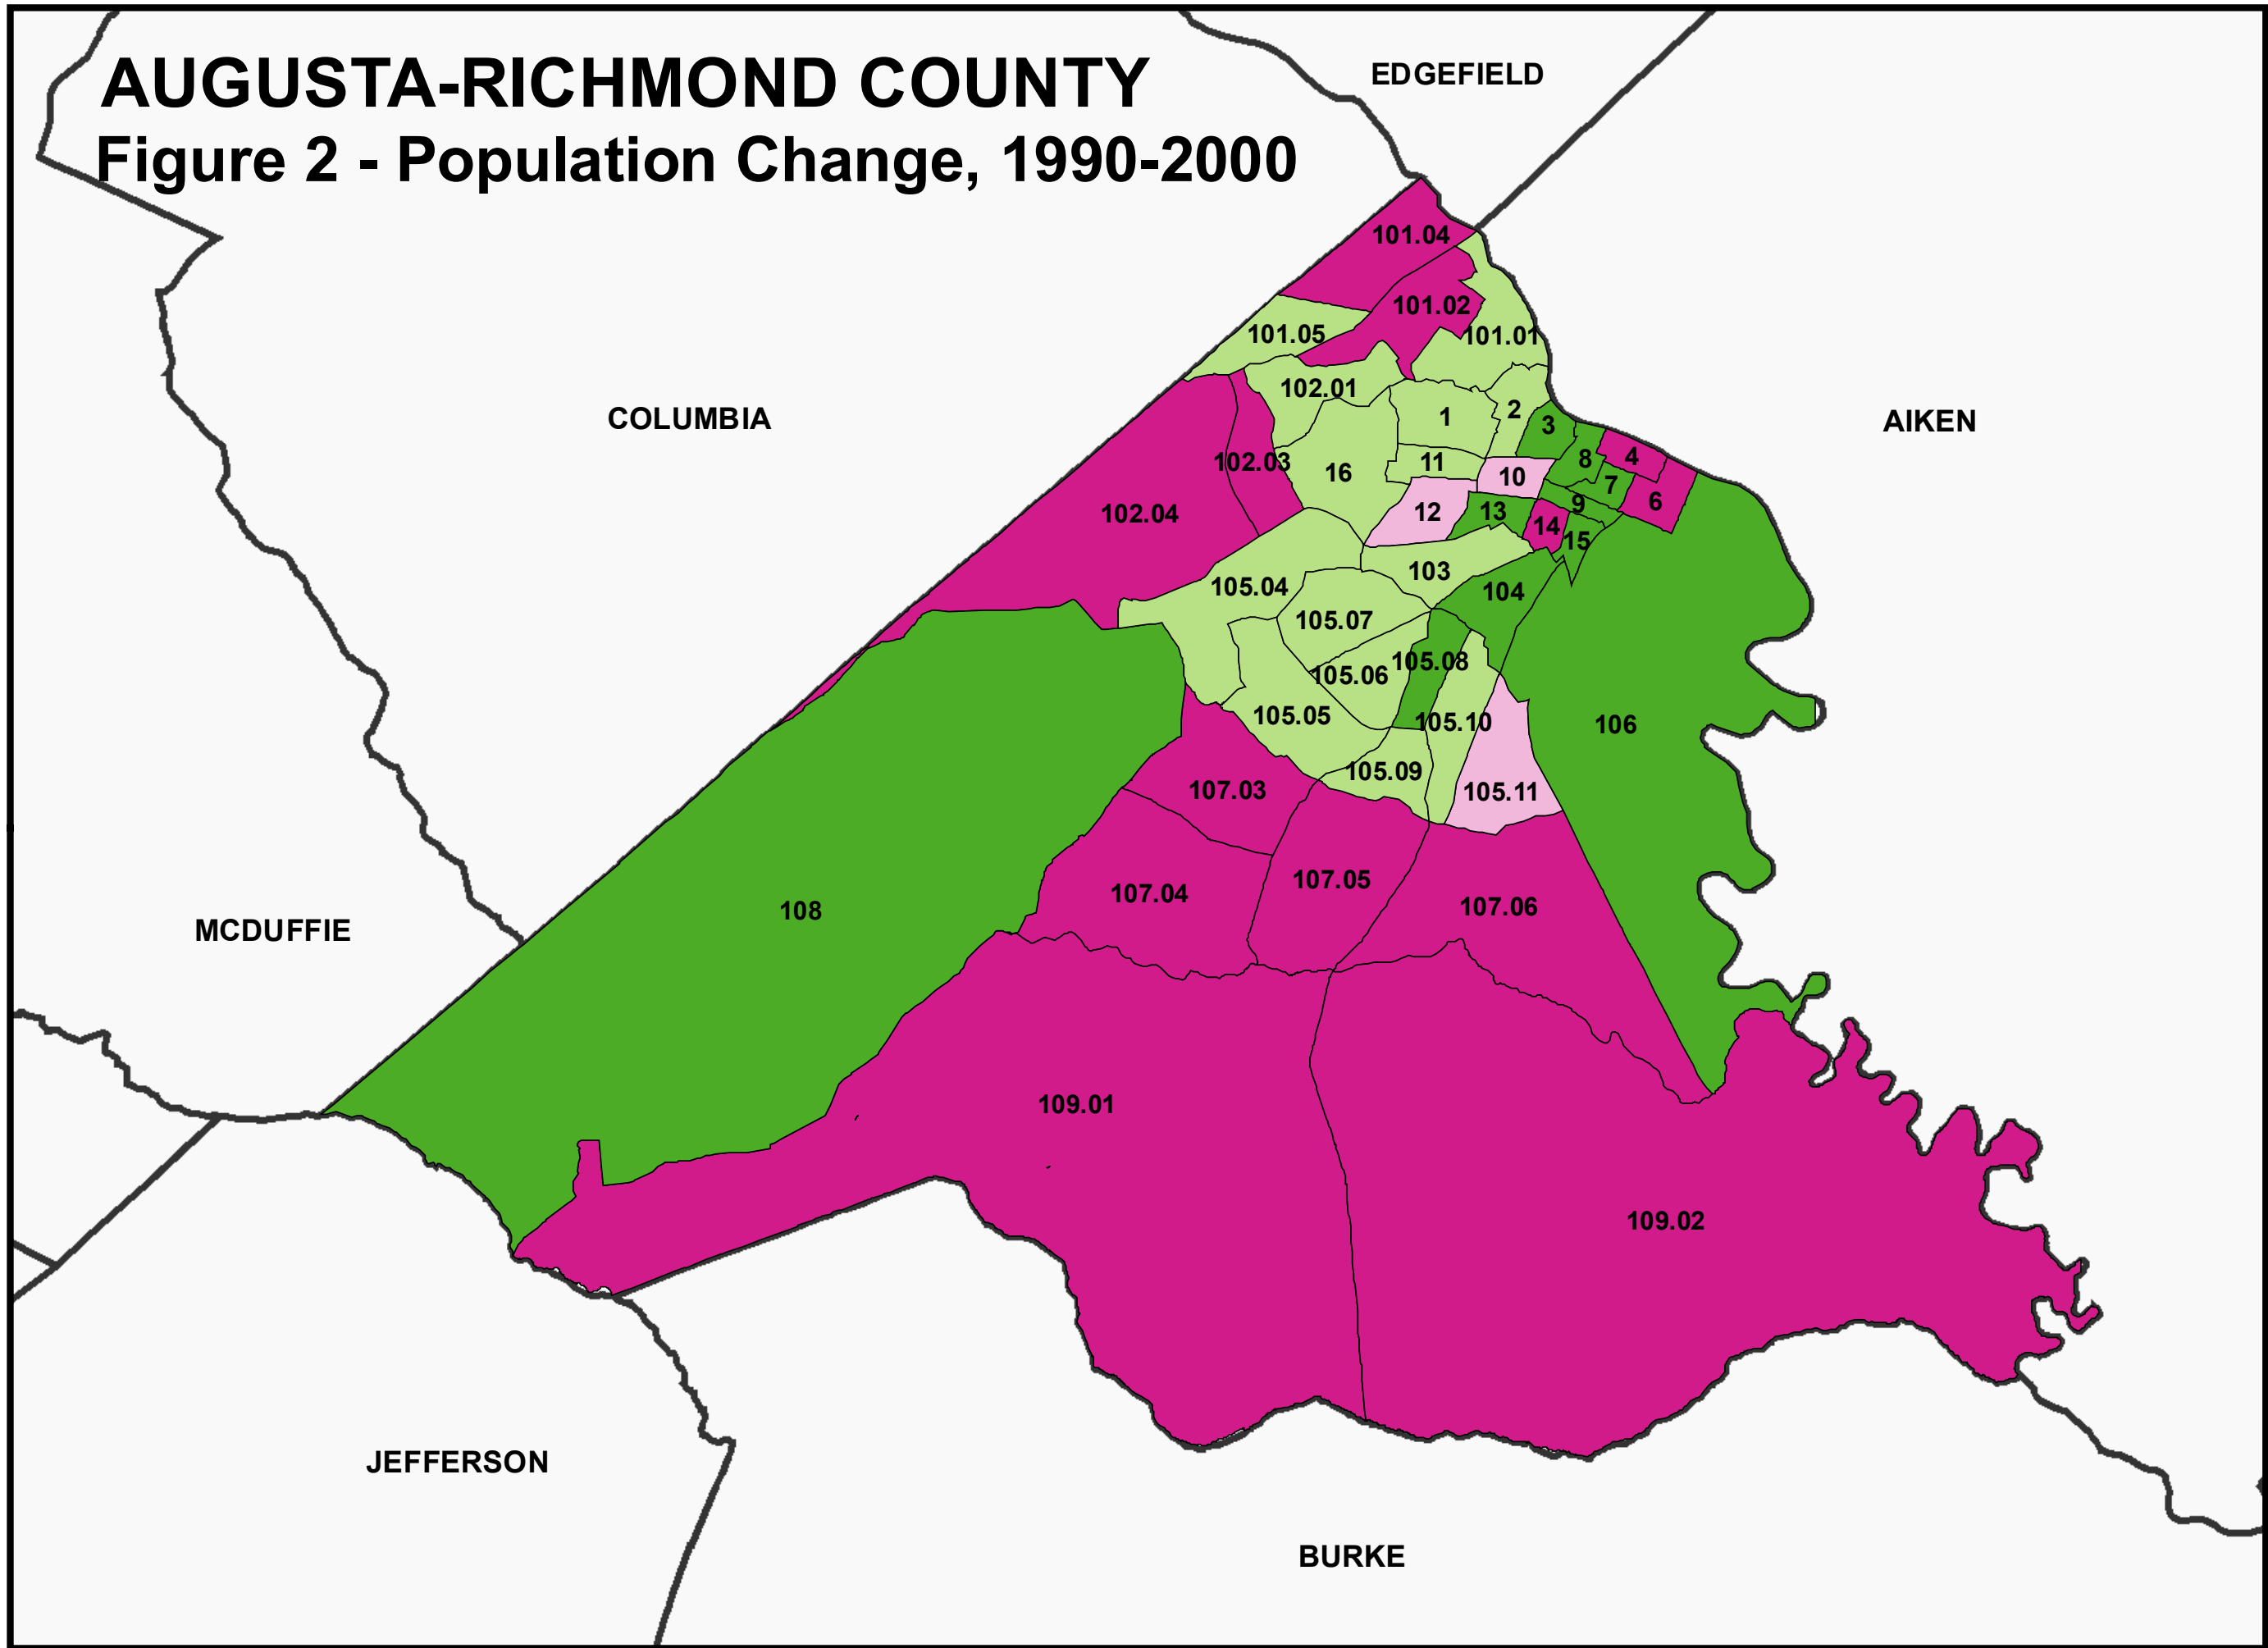

AUGUSTA-RICHMOND COUNTY

Figure 2 - Population Change, 1990-2000

POPULATION CHANGE 1990-2000

0 0.5 1 2 3 Miles

Projection Stateplane
Zone 3651
Units Feet

Legend

Census Tracts

- < 10% Net Population Decline
- 10% + Net Population Decline
- < 10% Net Population Increase
- 10% + Net Population Increase